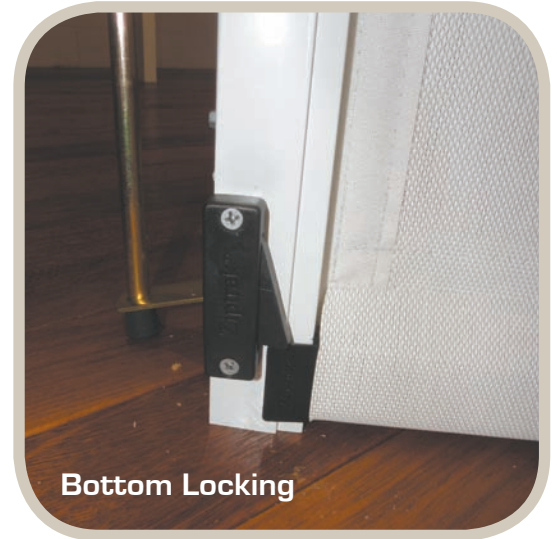

Zip Track Awnings

The Zip Track Awning is the most popular awning in today's market because there are no unsightly cords and pulleys with this system, it simply slides up and down in its own "zip" channel.

The unique feature about the Image Blinds Ziptrack® System sets it apart from any other. Specially designed slotted side tracks between which the blind glides smoothly and easily up or down and stops at whatever position you require.

Product Features

- ▣ No Gaps as fabric is supported both sides
- ▣ No Ropes or Pulleys
- ▣ No Buckles
- ▣ No Straps
- ▣ No Flapping
- ▣ No Struggle

...you'll like what you see