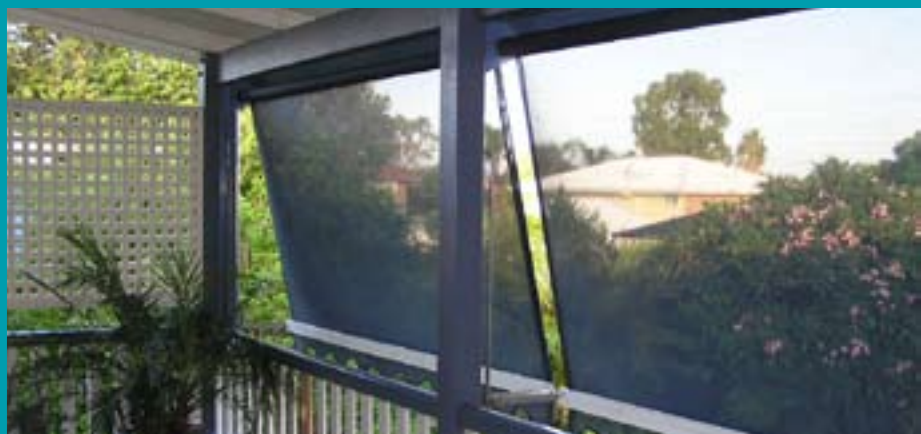

SIMPLE
MODERN
ELEGANT

QUEENSLAND MADE

AWNINGS

AUTO LOCK ARM
SIESTA PIVOT ARM
STRAIGHT DROP

IMAGE FABRIC AWNINGS

Image Fabric Awnings bring to you the elegance of style, protection and cooling so often required. Protect your valuable carpet and curtains from fading and from the worst effects of ultraviolet rays which break down many of the fibres used in them. It will protect valuable furniture from direct and reflected sun damage. It will save on costs by minimising the need for supplementary cooling. Most important of all, Image Awnings will reduce total heat load on and in your home. The result will be more comfort during the day and quicker cooling at night.

Automatic Awnings

Straight Drop Awnings

• Straight Drop Awnings with gear box

• Ezi Roll Awnings

Fitting Options

The Trusted Name in Blinds, Awnings & Shutters

FOR A FREE
MEASURE & QUOTE CALL
Ph: 1300 657 100