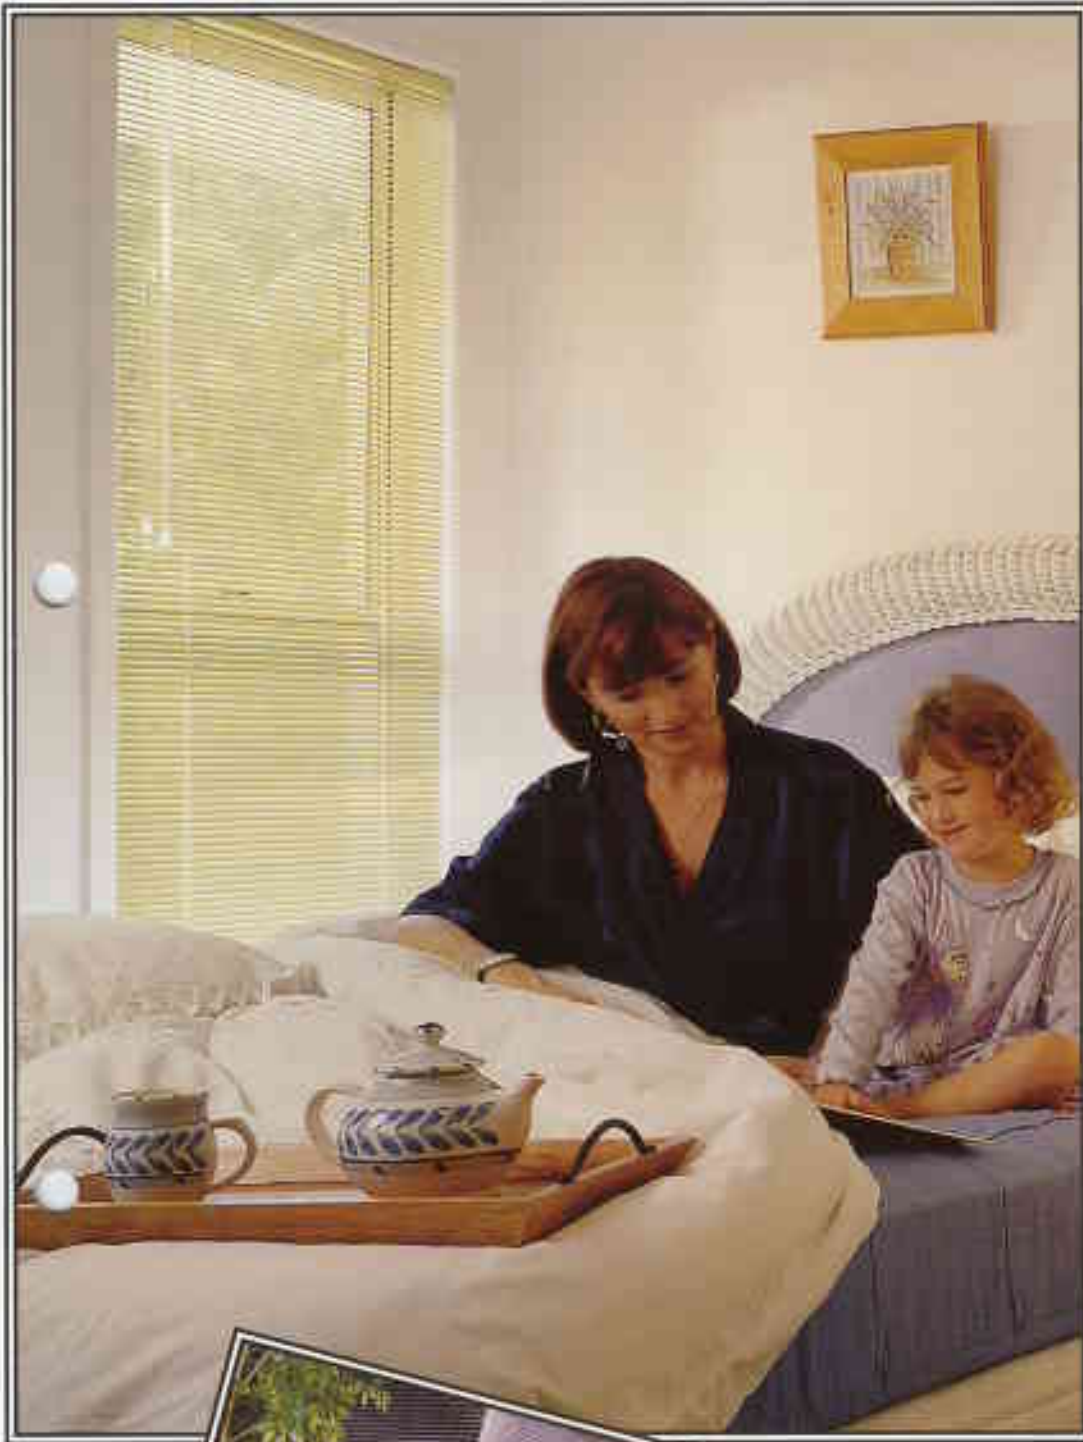

ians takes on a new dimension

And with over fifty fashion colours and shades to choose from, made to measure in your choice of 25mm or 15mm slats, you'll find Uniline Venetian Blinds the perfect option to match and enhance any colour scheme and decor style. Uniline Venetian Blinds – elegant beauty, plus Uniline's famous precision engineering and long-life reliability.

Uniline are a leading blinds and accessories manufacturer, with over twenty-five years of experience and award-winning innovation built into the quality of every product we make. Our systems and components are manufactured by our own specialists to exacting quality standards, and covered by comprehensive guarantees.