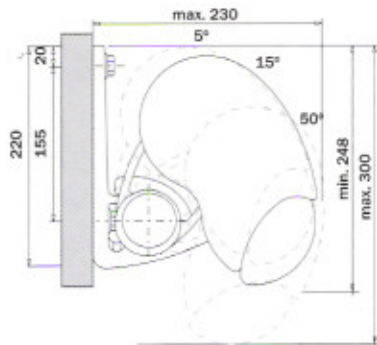

Clearances at different awning pitches

FOR A FREE MEASURE AND QUOTE CALL:

IMAGE
BLINDS

HEAD OFFICE:
97 Delta St, Geelong

1300 657 100
SERVICING ALL AREAS

For your nearest retailer contact:

Markilux

phone 02 9939 5699 fax 02 9939 2730 email info@markilux.com.au web www.markilux.com.au