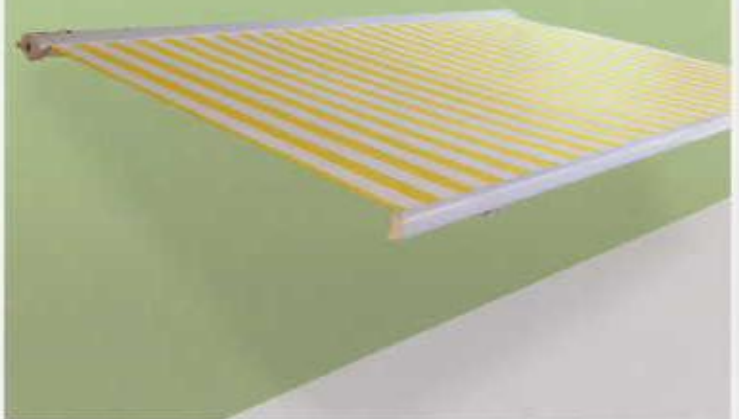

Nova Classic

Our new Nova Classic and Nova Marcesa series are innovative new designs, reflecting today's demands for function, design, and construction. Both Nova Classic and Nova Marcesa are discreet, timeless designs that fit seamlessly in every setting.

Nova Marcesa is designed with a fabric beam, which gives a more stable and spacious awning that affords protection from the low rays of the morning or evening sun. Both series are available with or without a cassette for the awning fabric. If you want to protect the rolled up awning from wind and weather, then the cassette model is the ideal choice. The models without a cassette are perfect for wall mounting, protected beneath the eaves.

Nova Classic and Nova Marcesa are available in motorized and fully automatic versions. Let the wind and weather control when to unfurl or retract the awnings.

All versions in the Nova series may be fitted with Flexi-arms (except Nova Marcesa Cassette), which allows variable arm-drop angles.

Quality and design are hard to describe with words; you can feel them or see them. And preferably a few years should pass, too... That's when you appreciate your AMA awning most and understand what we mean.

Choosing an awning is a matter of quality and choice, as well as tips, advice, and commitment from someone who cares.

Nova Classic Cassette