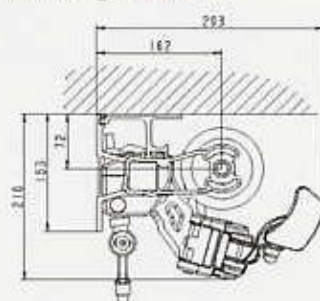

Nova Classic Flexi, ceiling-mounted