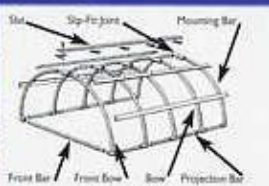

Fashionline

CANVAS AWNINGS

ECONOMICAL...

Being a member of 'Fashionline' gives us national buying power and being a manufacturer means you can buy a complete range of home improvement products at Factory Direct Prices.

We can custom design to solve all your shading problems. We also offer an obligation free measure and quotation service.

OUR CANOPIES are made of extruded aluminium or metal frame, (which can be powder coated), and are shaped by a computerised bender.

They are custom made to size, and the designs can be a standard shape or totally unique to blend with any type of architectural design. A wide range of fabrics, including waterproof are available.

Canopies can be mounted over windows or doorways of homes, shops and restaurants and can also be made as backlit (illuminated) with sign writing to promote your business.

Not all products available in all areas.