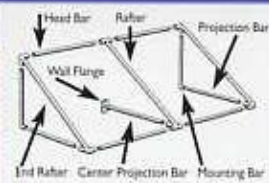

Fashionline

CANVAS AWNINGS

ECONOMICAL...

Being a member of 'Fashionline' gives us national buying power and being a manufacturer means you can buy a complete range of home improvement products at Factory Direct Prices.

We can custom design to solve all your shading problems. We also offer an obligation free measure and quotation service.

OUR CANOPIES are made of extruded aluminium or metal frame, (which can be powder coated), and are shaped by a computerised bender.

They are custom made to size, and the designs can be a standard shape or totally unique to blend with any type of architectural design. A wide range of fabrics, including waterproof are available.

Canopies can be mounted over windows or doorways of homes, shops and restaurants and can also be made as backlit (illuminated) with sign writing to promote your business.

Not all products available in all areas.