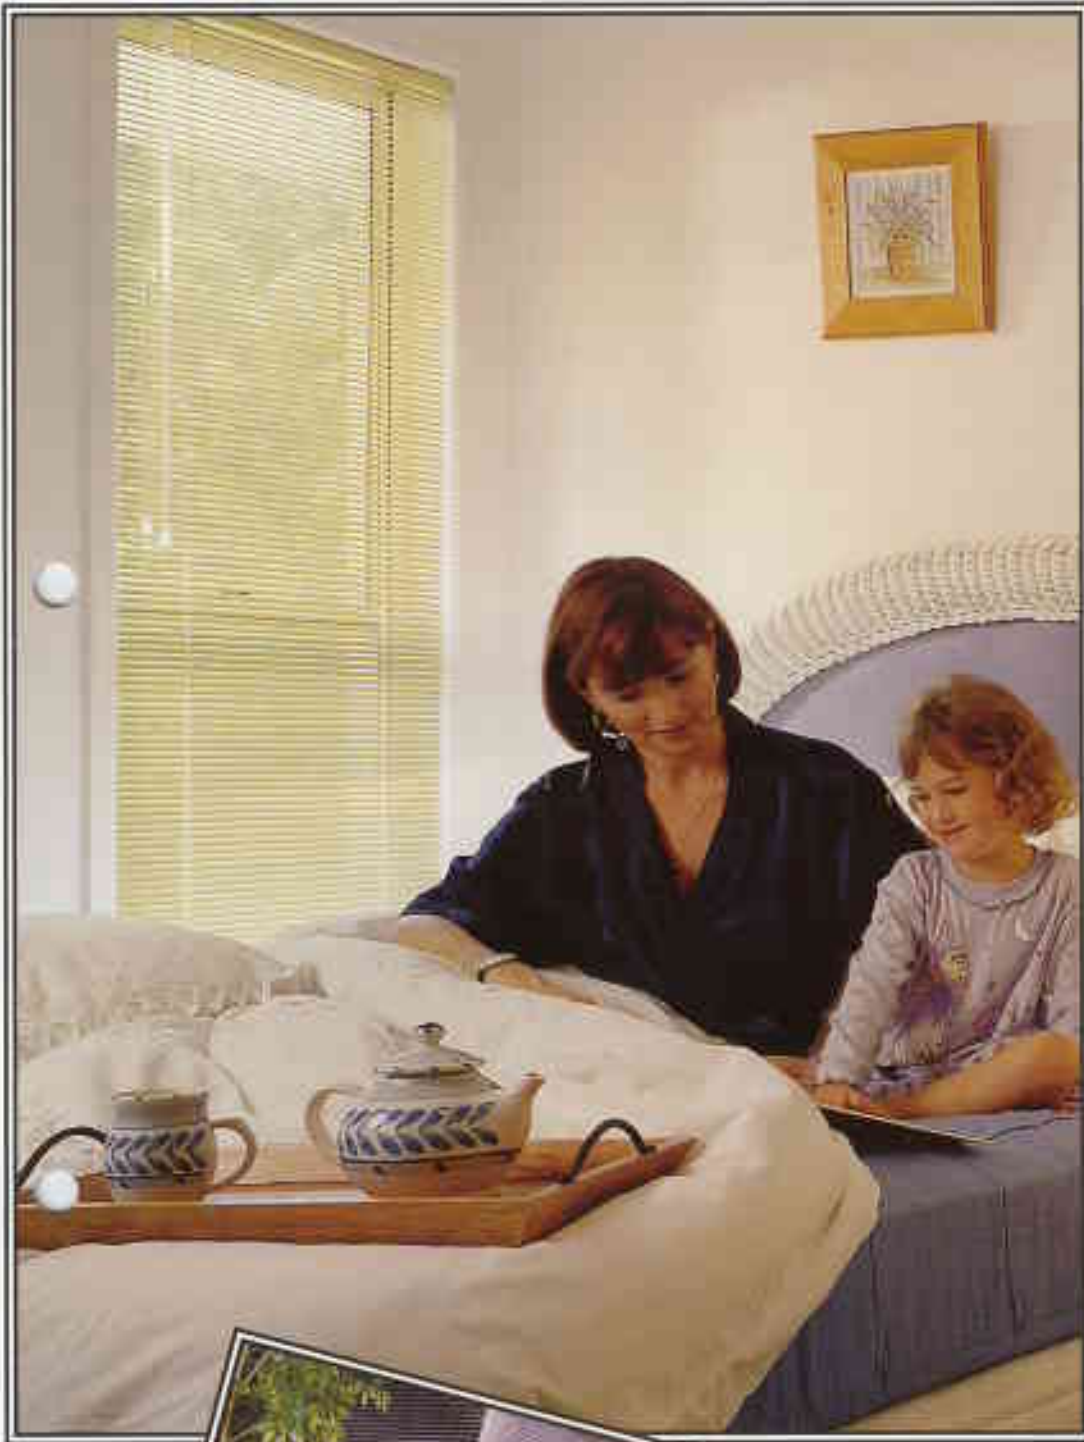

ians takes on a new dimension

And with over fifty fashion colours and shades to choose from, made to measure in your choice of 25mm or 15mm slats, you'll find Uniline Venetian Blinds the perfect option to match and enhance any colour scheme and decor style. Uniline Venetian Blinds – elegant beauty, plus Uniline's famous precision engineering and long-life reliability.

Uniline are a leading blinds and accessories manufacturer, with over twenty-five years of experience and award-winning innovation built into the quality of every product we make. Our systems and components are manufactured by our own specialists to exacting quality standards, and covered by comprehensive guarantees.