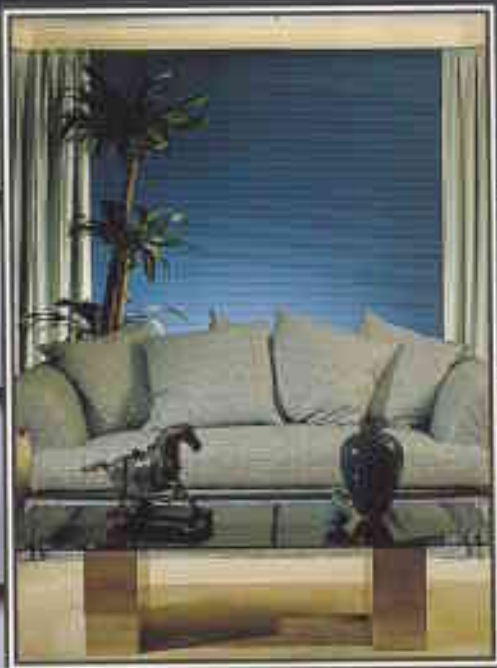

The most beautiful windows to your world.

Venetian Blinds